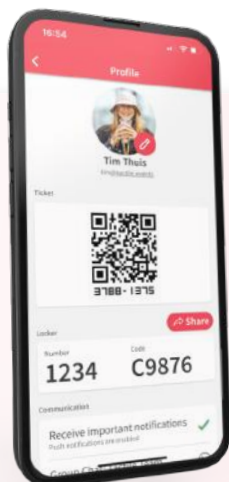

Effective

Increase revenue by combining ticket sales with this service and easily inform visitors as they enter your event.

Seamless

We provide the ultimate experience by combining our products so that the digital code can be easily accessed in one place and shared.

Insightful

Analyse sales data to make informed decisions before, during and after the event.

Interested in a seamless locker experience?

[Learn more](#)