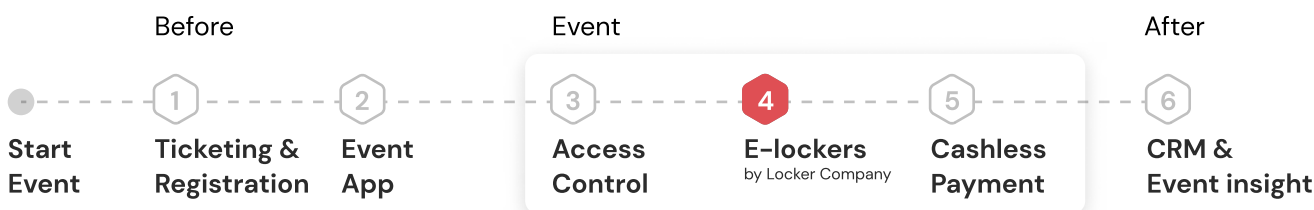

Tactile

Tactile E-Lockers: The Perfect Addition to Your Event

Efficient

Avoid additional costs by including e-lockers when organising your event and take advantage of our trusted partnership and competitive pricing.

Effective

Increase revenue by combining ticket sales with this service and easily inform visitors as they enter your event.

Seamless

We provide the ultimate experience by combining our products so that the digital code can be easily accessed in one place and shared.

Insightful

Analyse sales data to make informed decisions before, during and after the event.