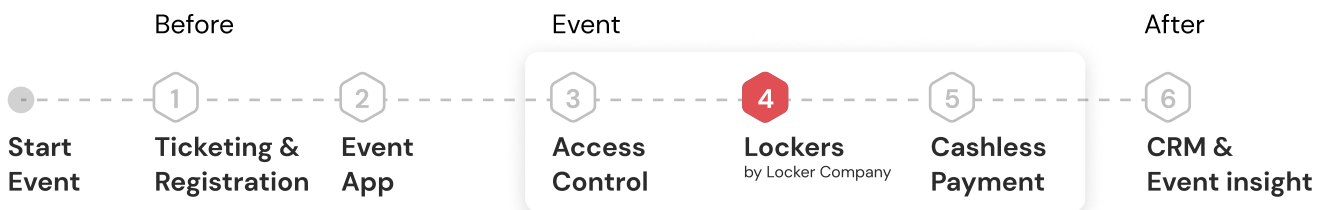

Tactile

Tactile Lockers: The Perfect Addition to Your Event

Efficient

Avoid additional costs by including e-lockers when organising your event and take advantage of our trusted partnership and competitive pricing.

Effective

Increase revenue by combining ticket sales with this service and easily inform visitors as they enter your event.

Seamless

We provide the ultimate experience by combining our products so that the digital code can be easily accessed in one place and shared.

Insightful

Analyse sales data to make informed decisions before, during and after the event.